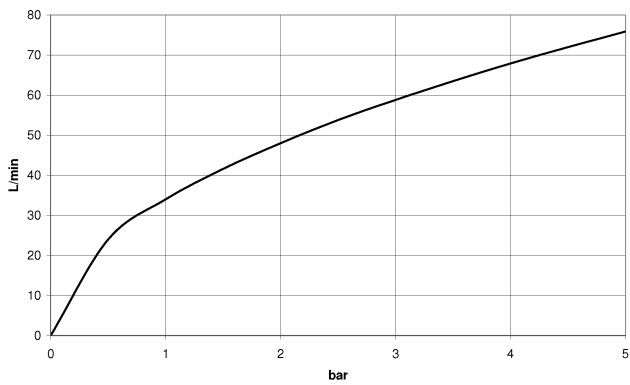

LULU Wall elbow - Chrome

LULU

28 450 710

- 3/8" shower outlet
- rosette 78 x 55 mm
- 1/2" connection

Intrinsic protection against back flow.

Chrome

28 450 710-00

Brushed Platinum

28 450 710-06

Recommended miscellaneous

Concealed wall elbow -

35 085 970 90

- max. recess depth 163 mm
- min. recess depth 90 mm

28 450 710

mm [inches]

Flow rate chart