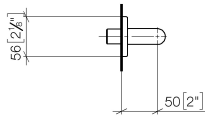

LULU Wall elbow - Chrome

LULU

28 450 710

- 3/8" shower outlet
- rosette 78 x 55 mm
- 1/2" connection

Intrinsic protection against back flow.

Chrome

28 450 710-00

Brushed Platinum

28 450 710-06

Recommended miscellaneous

Concealed wall elbow -

35 085 970 90

- max. recess depth 163 mm
- min. recess depth 90 mm

28 450 710

mm [inches]

Flow rate chart

Certificates

IAPMO_4976 (5). Belgaqua_21-381- WRAS_2310091. WRAS_1807022.
27_7.

28 450 710

Spare parts list

No.	Item Number	Name	Quantity used	Delivery time
1	09 16 01 014 90	ring	1	2
2	90 23 01 040 00 90	back-flow preventer	1	2
3	09 24 03 116 20 90	nipple	1	2
4	09 14 10 008 90	seal	1	2
5	09 14 10 142 90	seal	1	2
6	09 30 30 054 90	screw	1	2
7	09 31 11 026 90	pin	1	2
8	09 27 71 002-00	rosette	1	10
9	09 11 03 026 20-00	connection	1	60
10	09 31 11 005 90	pin	1	2
11	90 14 10 077 00 90	seal	1	2
12	09 24 03 107 20 90	nipple	1	2
13	90 21 02 069 00-00	cover	1	10