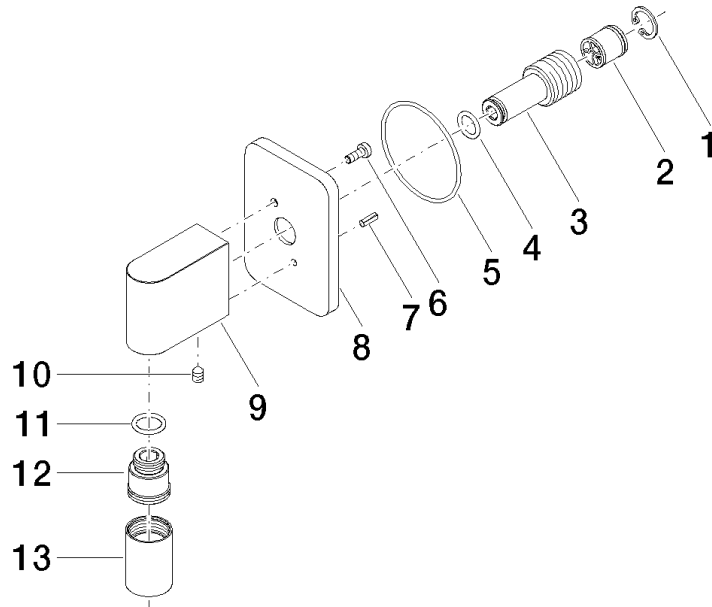

LULU Wall elbow - Chrome

LULU

28 450 710

- 3/8" shower outlet
- rosette 78 x 55 mm
- 1/2" connection

Intrinsic protection against back flow.

Chrome

28 450 710-00

Brushed Platinum

28 450 710-06

Recommended miscellaneous

Concealed wall elbow -

35 085 970 90

- max. recess depth 163 mm
- min. recess depth 90 mm

28 450 710

mm [inches]

Flow rate chart

Certificates

IAPMO_4976 (5). Belgaqua_21-381- WRAS_2310091. WRAS_1807022.
27_7.

28 450 710

Spare parts list

No.	Item Number	Name	Quantity used	Delivery time
1	09 16 01 014 90	ring	1	2
2	90 23 01 040 00 90	back-flow preventer	1	2
3	09 24 03 116 20 90	nipple	1	2
4	09 14 10 008 90	seal	1	2
5	09 14 10 142 90	seal	1	2
6	09 30 30 054 90	screw	1	2
7	09 31 11 026 90	pin	1	2
8	09 27 71 002-00	rosette	1	10
9	09 11 03 026 20-00	connection	1	60
10	09 31 11 005 90	pin	1	2
11	90 14 10 077 00 90	seal	1	2
12	09 24 03 107 20 90	nipple	1	2
13	90 21 02 069 00-00	cover	1	10